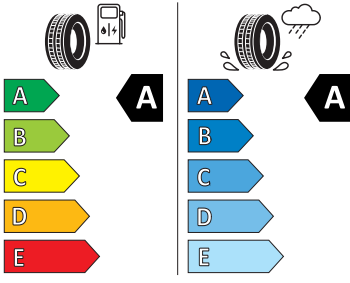

185/65R15 88 H C1

- Kumho 185/65 R15 88H

KUMHO ES31

2259623

185/65R15 88 H

C1

2020/740