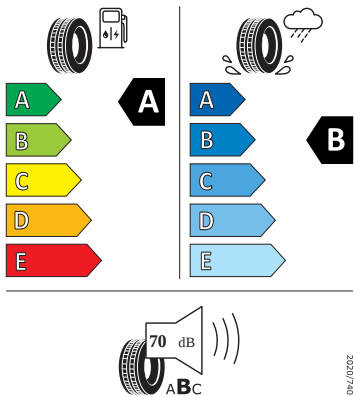

Energetické štítky pneumatik

- Bridgestone 205.0/60.0 R16

BRIDGESTONE 13264

205/60 R16 92 H C1

- Goodyear 205.0/60.0 R16

GOODYEAR 546287

205/60R16 92 H C1

- Michelin 205.0/60.0 R16