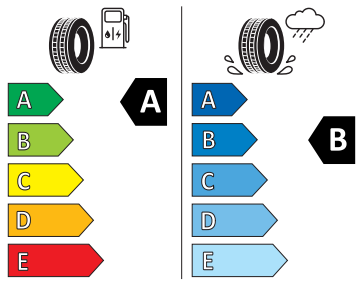

MICHELIN

941957

205/60R16 92 H

C1

2020/740