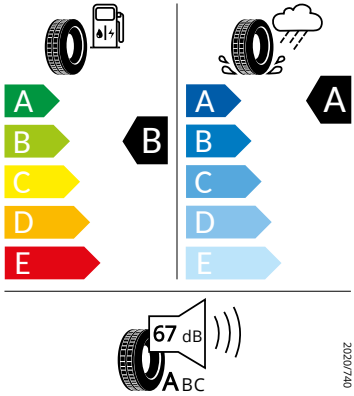

## **Energetické štítky pneumatik**

- Bridgestone 235.0/45.0 R18

Bridgestone

24625

235.0/45.0 R18

C1

- Goodyear 235.0/45.0 R18

GOODYEAR