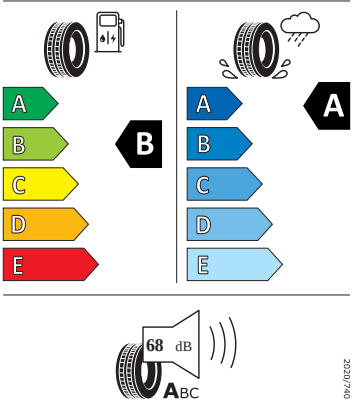

- Goodyear 235.0/45.0 R18

GOODYEAR

584484

235/45R18 94 W

C1