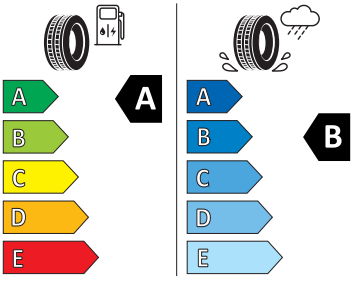

- GOODYEAR 195/55 R16 91V

GOODYEAR

546884

195/55R16 91 V XL

C1

2020/740