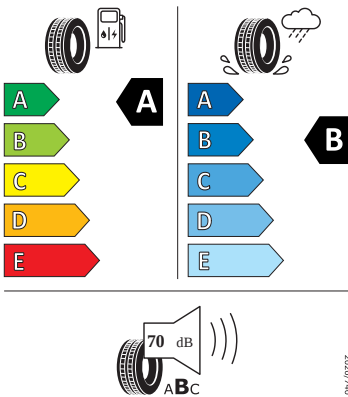

Energetické štítky pneumatik

- Bridgestone 205.0/60.0 R16

BRIDGESTONE 13264

205/60 R16 92 H C1

- Goodyear 205.0/60.0 R16

GOODYEAR 546287

205/60R16 92 H C1

- Michelin 205.0/60.0 R16