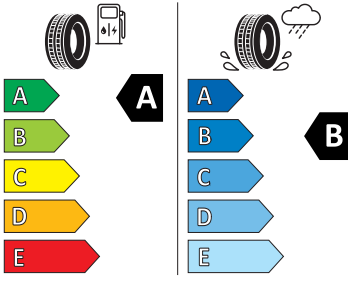

MICHELIN

941957

205/60R16 92 H

C1

2020/740