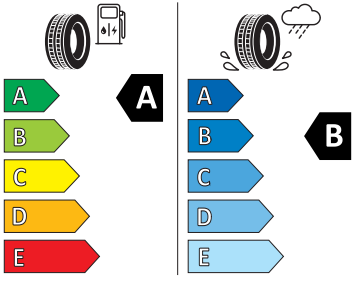

205/60R16 92 H C1

- Michelin 205.0/60.0 R16

MICHELIN

941957

205/60R16 92 H

C1

2020/740