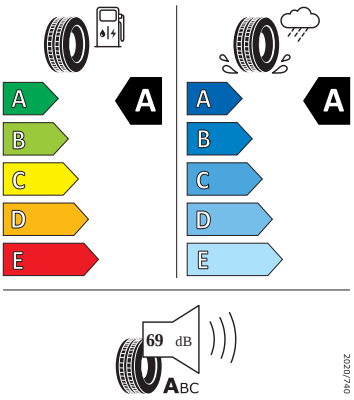

- GOODYEAR 215.0/50.0 R18

GOODYEAR

581002

215/50R18 96 W XL

C1