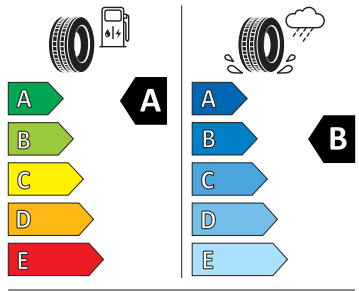

2020/740

- Michelin 205.0/60.0 R16

MICHELIN

941957

205/60R16 92 H

C1

2020/7/40